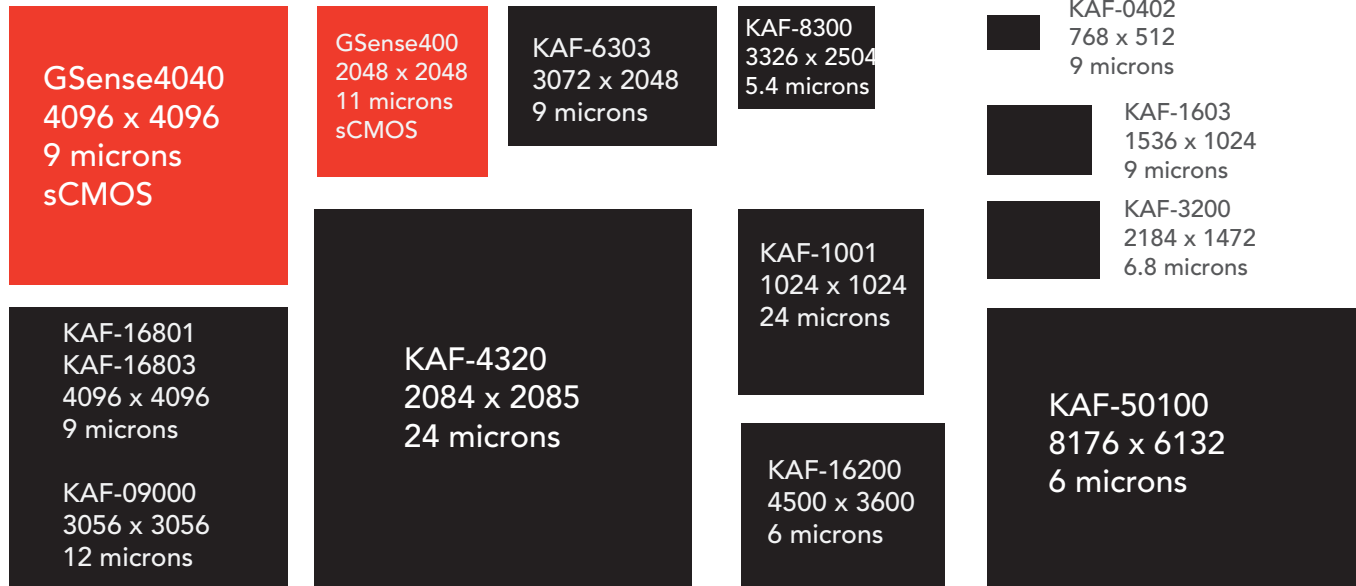

# Sensors

FLI supplies cooled CCD and CMOS cameras using the sensors on this chart. Sensors shown actual size. Sensors in black are available until 1 March 2020. Sony CCDs have an announced End-of-Life. Contact FLI for details.

## Front-illuminated Sensors