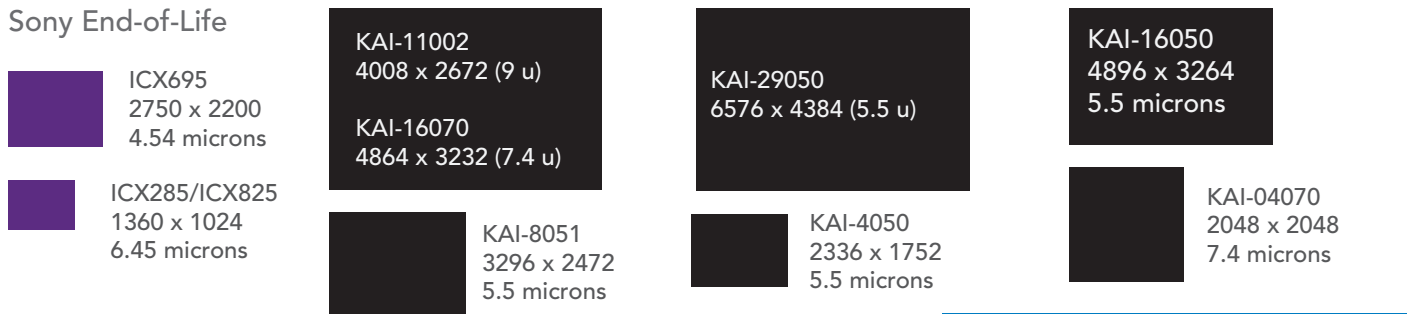

Interline Transfer CCDs

Sony End-of-Life