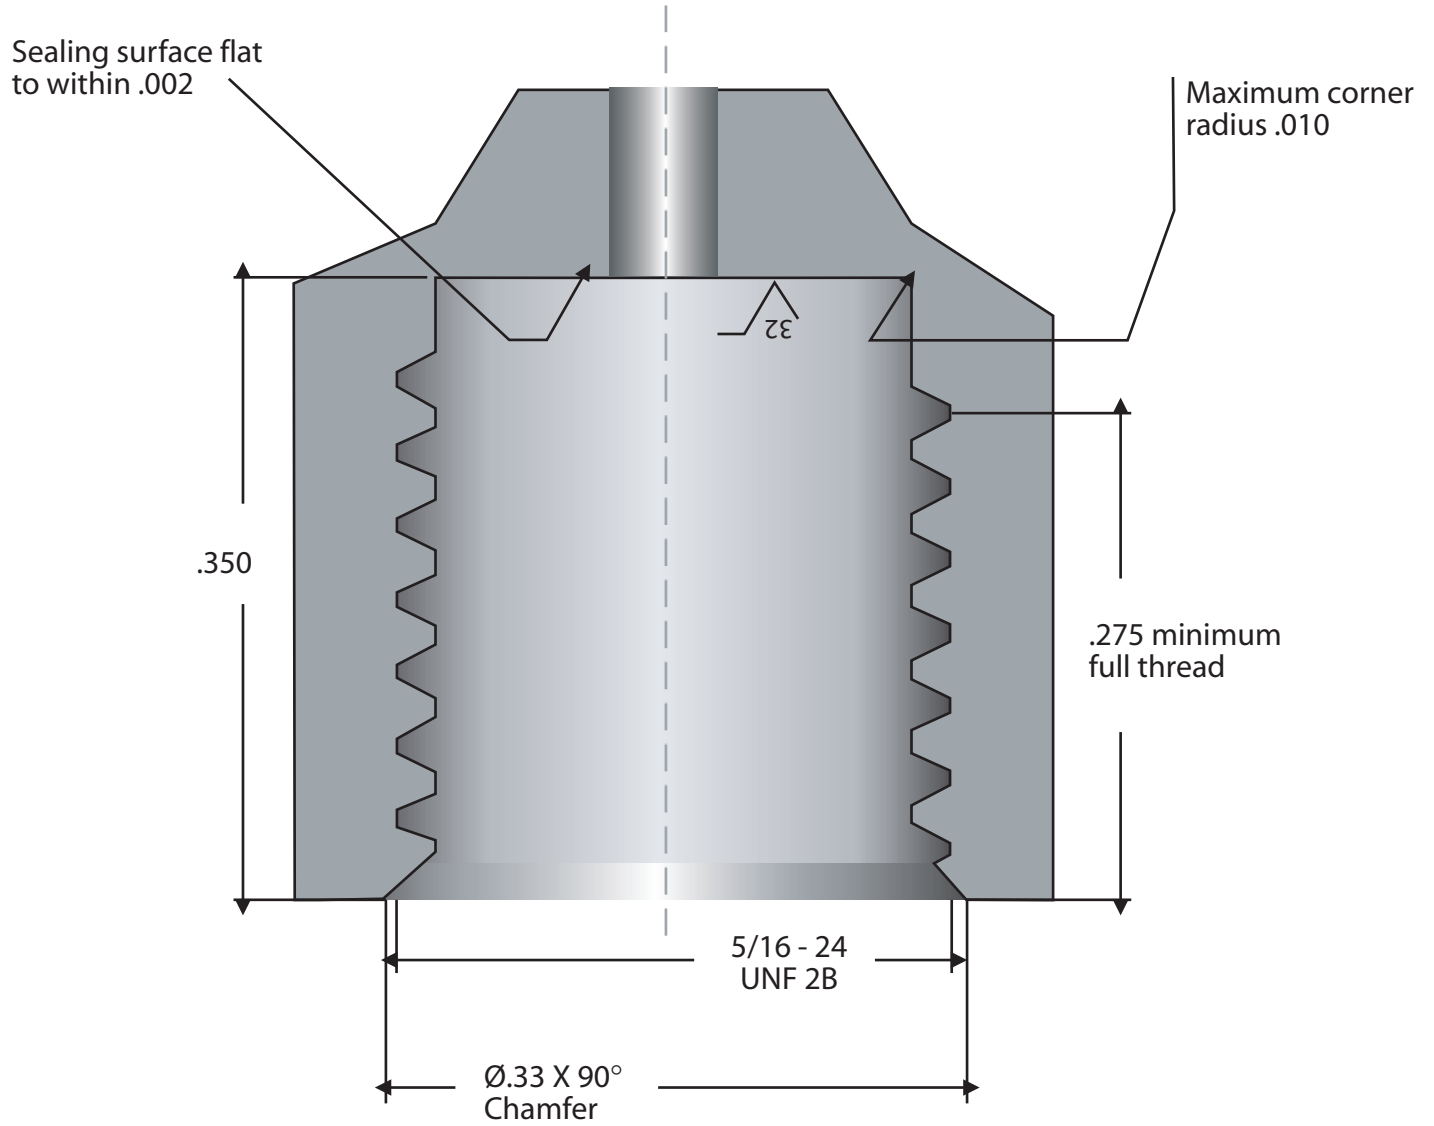

Standard Port Drawing

5/16-24 standard flat-bottom port

The dimensions shown on this drawing are subject to change without notice.