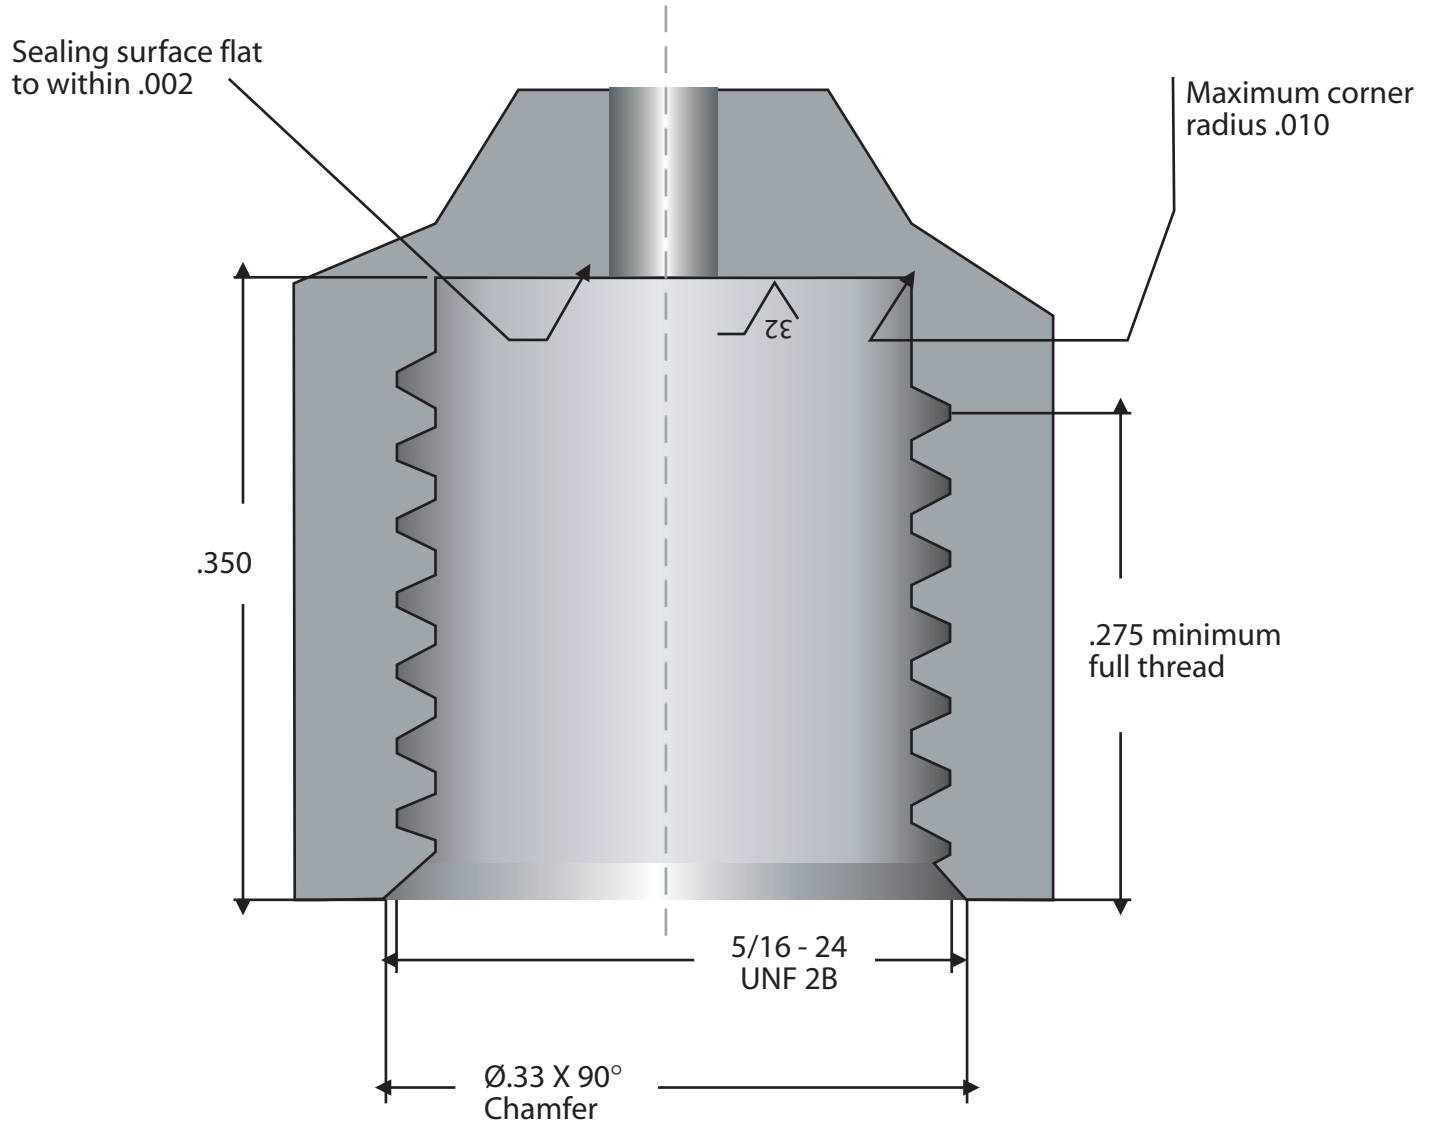

Standard Port Drawing

5/16-24 standard flat-bottom port

The dimensions shown on this drawing are subject to change without notice.