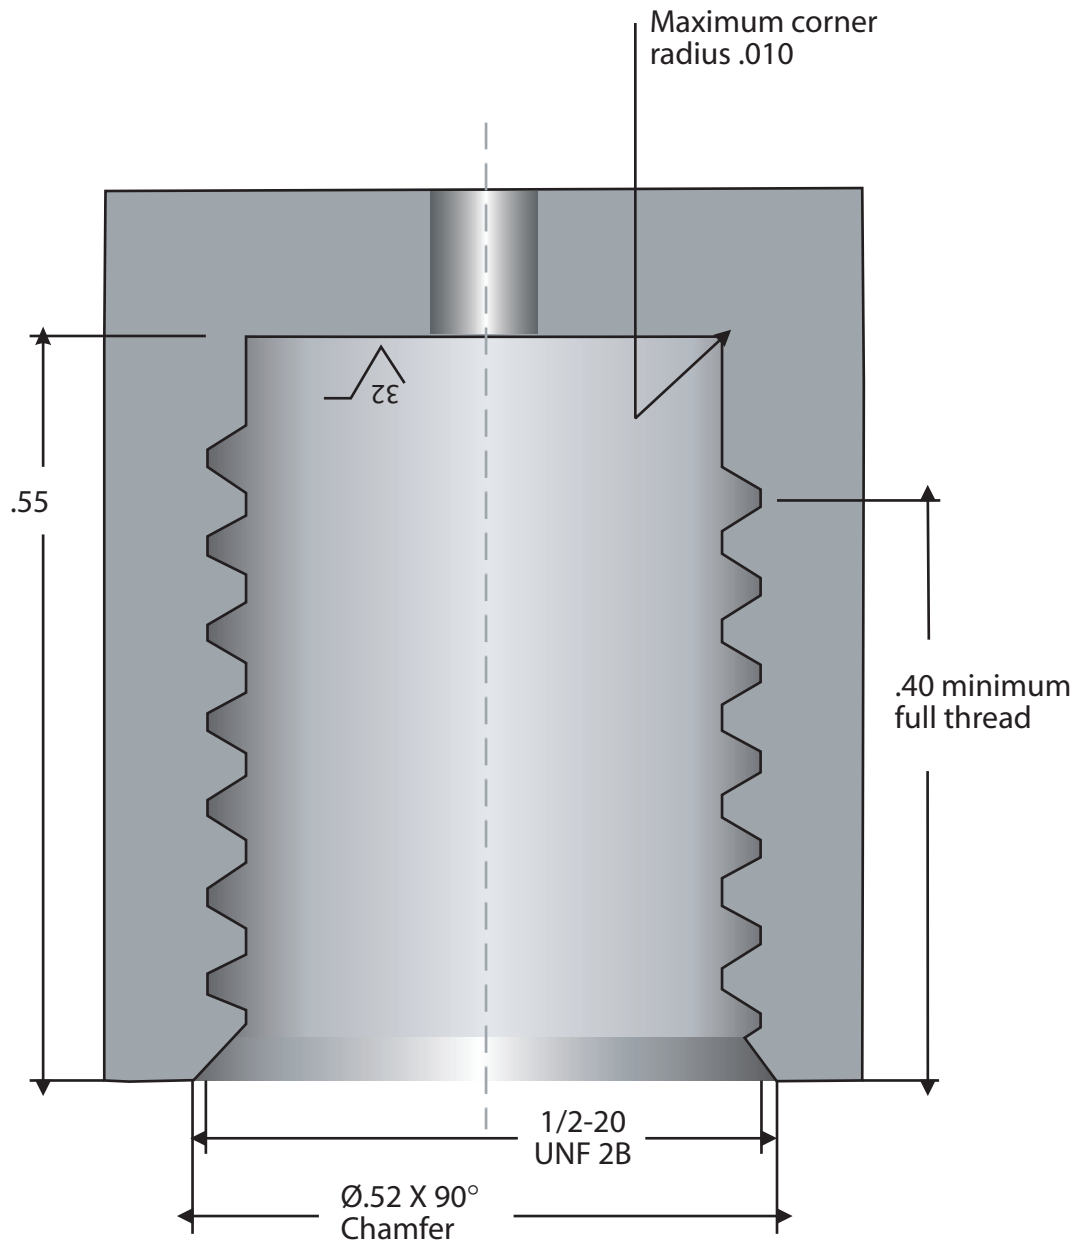

Standard Port Drawing

1/2-20 standard flat-bottom port

The dimensions shown on this drawing are subject to change without notice.